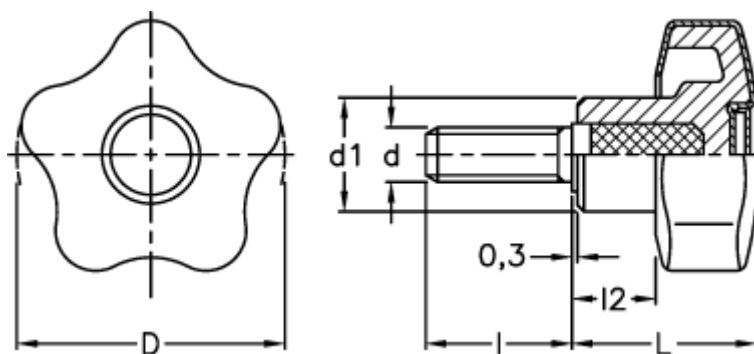

Data Sheet

Article number: 23021699714

Description: E+G Lobe knobs

VCT.53 p-M10x20 SOFT C4 RAL1021 - yellow cap

Measures

D = 53

d1 = 19.0

d 6g = M10

l = 20

L = 34.0

l2 = 13.0